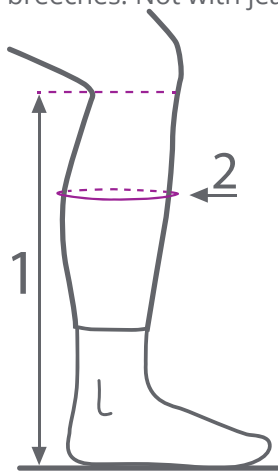

Riding boot Romy junior *QHP*

Size chart riding boot Romy

Size:	33	34	35	36	37	38	39	40
1	32	33	35	37	39	41	44	46
2	26	27	28	29,5	30,5	32	32,5	34

Size chart riding boot Romy Wide

Size:	35	36	37	38	39	40
1	35	37	39	41	44	46
2	29,5	31	32,5	34	34	36

Size chart riding boot Romy Tall

Size:	35	36	37	38	39	40
1	39	41	44	46	47	48
2	28	29,5	30,5	32	32,5	34

Size chart in cm

Measuring guide

Find 1 by measuring your leg from the ground to hollow on the back of your knee.

Find 2 by measuring the circumference of your calf at the widest point.

Preferably measure while wearing riding breeches. Not with jeans or the bare leg.

Conversion chart

EU	UK	US	CM
35	2,5	3,5	22
36	3,5	4,5	22,5
37	4,5	5,5	23,4
38	5,5	6,5	23,8
39	6	7	24,6
40	6,5	7,5	25,1